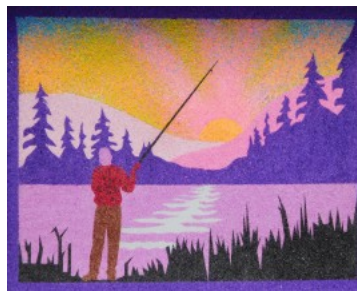

ARTISANDS™

Pour Yourself A Picture!

1. Peel

2. Pour

3. Pat

4. Tap

www.artisands.com
sales@artisands.com
715-520-0397

ArtiSands™ *Sand Painting Panels* come precut peel-and-stick adhesive panels. No scissors or glue needed. The 11" x 14" size makes it convenient to frame when finished. ArtiSands *Sand Refill Pack* comes with 18 tubes of non-toxic colorfast sand.